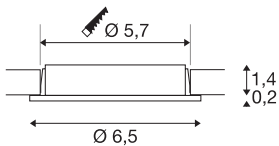

## DL 126

recessed fitting, LED, 3000K, round, brushed metal, 2.8 W, incl. leaf springs

The DL 126 recessed fitting impresses with its low height and it is therefore ideal for use with low installation depths. The six long-life SMD LEDs with a total power output of 3W ensure that you have the necessary level of illumination. The recessed fitting is available with a shutter coloured white, chrome and brushed metal. A suitable 12V direct current power supply is needed for operation. This luminaire contains built-in warm-white LED lamps.

## TECHNICAL DATA

Item no.:	112225
Lamps included	0
Primary nominal voltage	12V mA/V
Height	1.6 cm
Diameter	6.5 cm
Installation diameter	5.7 cm
Installation depth	1.4 cm
Net weight	0.12 kg
Gross weight	0.144 kg
IP Code	IP 20
Safety class	III
Assembly	Recessed
Assembly details	Ceiling, Wall
Wattage	2.8 W
Lumen	160 lm
Colour temperature	3000 Kelvin
Beam angle	90 °
Color	grey
CRI	>80
Binning	6
LXXBXX data	70/50
Service life	30000 h