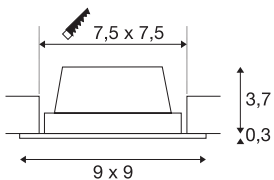

## TECHNICAL DATA

Item no.:	112720
Lamps included	0
Primary nominal voltage	220-240V ~50/60Hz mA/V
Secondary power / secondary voltage	350 mA/V
Length	9.0 cm
Width	9.0 cm
Height	4.0 cm
Installation length	7.5 cm
Installation width	7.5 cm
Installation depth	5.0 cm
Net weight	0.199 kg
Gross weight	0.253 kg
IP Code	IP 20
Safety class	II
Assembly	Recessed
Assembly details	Ceiling, Wall
Wattage	8.6 W
Lumen	445 lm
Colour temperature	3000 Kelvin
Beam angle	90 °
Color	black
CRI	>80