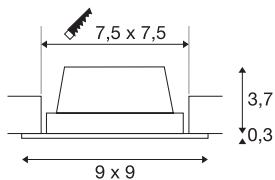

## FRAME BASIC recessed fitting

LED, 3000K, matt white, SET, 9.4W, incl. driver

With our FRAME series we offer you a lighting solution for recessed wall and ceiling installation with minimum space requirements. The LED set is equipped with warm white Premium LED light diodes. This luminaire contains built-in LED lamps.

## TECHNICAL DATA

Item no.:	112721
Lamps included	0
Primary nominal voltage	220-240V ~50/60Hz mA/V
Secondary power / secondary voltage	350 mA/V
Length	9.0 cm
Width	9.0 cm
Height	4.0 cm
Installation length	7.5 cm
Installation width	7.5 cm
Installation depth	5.0 cm
Net weight	0.196 kg
Gross weight	0.25 kg
IP Code	IP 20
Safety class	II
Assembly	Recessed
Assembly details	Ceiling, Wall
Wattage	8.6 W
Lumen	445 lm
Colour temperature	3000 Kelvin
Beam angle	90 °
Color	white
CRI	>80