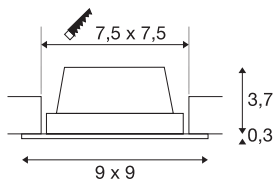

TECHNICAL DATA

Item no.:	112726
Lamps included	0
Primary nominal voltage	220-240V ~50/60Hz mA/V
Secondary power / secondary voltage	350 mA/V
Length	9.0 cm
Width	9.0 cm
Height	4.0 cm
Installation length	7.5 cm
Installation width	7.5 cm
Installation depth	5.0 cm
Net weight	0.194 kg
Gross weight	0.257 kg
IP Code	IP 20
Safety class	II
Assembly	Recessed
Assembly details	Ceiling, Wall
Wattage	8.6 W
Lumen	445 lm
Colour temperature	3000 Kelvin
Beam angle	90 °
Color	aluminium
CRI	>80