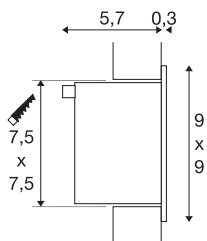

FRAME BASIC

recessed fitting, LED, 4000K, square, matt white, incl. leaf springs

With our FRAME series we offer you a lighting solution for recessed wall and ceiling installation with minimum space requirements. The LED version is equipped with a high-quality diode and available in either pure white or warm white light colour. To operate, the FRAME BASIC needs a suitable constant current driver rated at 350mA. The optional accessory includes a connector strip for simplified wiring in addition to the mounting box and flush-mount frame. This luminaire contains built-in LED lamps.

TECHNICAL DATA

| | |
|-------------------------------------|---------------|
| Item no.: | 113260 |
| Lamps included | 0 |
| Secondary power / secondary voltage | 350 mA/V |
| Width | 9.0 cm |
| Height | 9.0 cm |
| Depth | 6.0 cm |
| Installation length | 7.5 cm |
| Installation width | 7.5 cm |
| Installation depth | 6.6 cm |
| Net weight | 0.24 kg |
| Gross weight | 0.299 kg |
| IP Code | IP 20 |
| Safety class | III |
| Assembly | Recessed |
| Assembly details | Ceiling, Wall |
| Wattage | 1 W |
| Lumen | 36 lm |
| Colour temperature | 4000 Kelvin |
| Color | white |
| CRI | >90 |
| LXXBXX data | 70/50 |
| Service life | 30000 h |