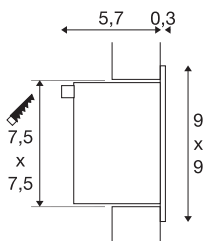

## FRAME BASIC

recessed fitting, LED, 3000K, square, matt white, incl. leaf springs

With our FRAME series we offer you a lighting solution for recessed wall and ceiling installation with minimum space requirements. The LED version is equipped with a high-quality diode and available in either pure white or warm white light colour. To operate, the FRAME BASIC needs a suitable constant current driver rated at 350mA. The optional accessory includes a connector strip for simplified wiring in addition to the mounting box and flush-mount frame. This luminaire contains built-in LED lamps.

## TECHNICAL DATA

Item no.:	113262
Lamps included	0
Secondary power / secondary voltage	350 mA/V
Width	9.0 cm
Height	9.0 cm
Depth	6.0 cm
Installation length	7.5 cm
Installation width	7.5 cm
Installation depth	6.6 cm
Net weight	0.227 kg
Gross weight	0.289 kg
IP Code	IP 20
Safety class	III
Assembly	Recessed
Assembly details	Ceiling, Wall
Wattage	1 W
Lumen	40 lm
Colour temperature	3000 Kelvin
Color	white
CRI	>90
LXXBXX data	70/50
Service life	30000 h