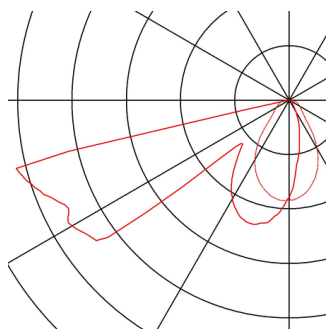

FRAME CURVE

recessed fitting, LED, 4000K, square, matt white, incl. leaf springs

With our FRAME series we offer you a lighting solution for recessed wall and ceiling installation with minimum space requirements. The LED version is equipped with a durable diode and available in either pure white or warm white light colour. To operate, the FRAME CURVE needs a suitable constant current driver rated at 350mA. The optional accessory includes a connector strip for simplified wiring in addition to the mounting box and flush-mount frame. This luminaire contains built-in LED lamps.

TECHNICAL DATA

Item no.:	113290
Lamps included	0
Secondary power / secondary voltage	350 mA/V
Width	9.0 cm
Height	9.0 cm
Depth	4.0 cm
Installation length	8.1 cm
Installation width	6.9 cm
Installation depth	4.5 cm
Net weight	0.158 kg
Gross weight	0.213 kg
IP Code	IP 20
Safety class	III
Assembly	Recessed
Assembly details	Wall
Lumen	60 lm
Colour temperature	4000 Kelvin
Color	white
CRI	>80
LXXBXX data	70/50
Service life	30000 h
BIG WHITE Page	385