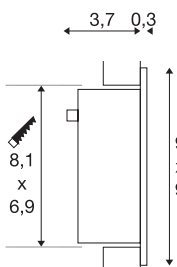

FRAME CURVE

recessed fitting, LED, 4000K, square, matt white, incl. leaf springs

With our FRAME series we offer you a lighting solution for recessed wall and ceiling installation with minimum space requirements. The LED version is equipped with a durable diode and available in either pure white or warm white light colour. To operate, the FRAME CURVE needs a suitable constant current driver rated at 350mA. The optional accessory includes a connector strip for simplified wiring in addition to the mounting box and flush-mount frame. This luminaire contains built-in LED lamps.

TECHNICAL DATA

Item no.:	113290
Lamps included	0
Secondary power / secondary voltage	350 mA/V
Width	9.0 cm
Height	9.0 cm
Depth	4.0 cm
Installation length	8.1 cm
Installation width	6.9 cm
Installation depth	4.5 cm
Net weight	0.158 kg
Gross weight	0.213 kg
IP Code	IP 20
Safety class	III
Assembly	Recessed
Assembly details	Wall
Lumen	60 lm
Colour temperature	4000 Kelvin
Color	white
CRI	>80
LXXBXX data	70/50
Service life	30000 h
BIG WHITE Page	385

Accessories

111850	MULTIWAY CONNECTOR , 3 outputs with two bridges, black, max. 350mA
111861	CABLE EXTENSION , for items with a 350mA plug, 1 m
112780	FLUSH-MOUNTED FRAME , for FRAME BASIC, FLAT FRAME BASIC, FLAT FRAME CURVE and FRAME CURVE
112781	MOUNTING BOX for FRAME BASIC , FLAT FRAME BASIC, FLAT FRAME CURVE and FRAME CURVE
464107	LED DRIVER , 3VA, 350mA, with AMP plug, incl. strain relief