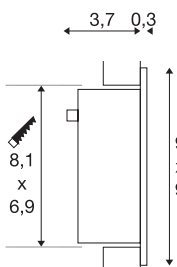

FRAME CURVE

recessed fitting, LED, 3000K, square, matt white, incl. leaf springs

With our FRAME series we offer you a lighting solution for recessed wall and ceiling installation with minimum space requirements. The LED version is equipped with a durable diode and available in either pure white or warm white light colour. To operate, the FRAME CURVE needs a suitable constant current driver rated at 350mA. The optional accessory includes a connector strip for simplified wiring in addition to the mounting box and flush-mount frame. This luminaire contains built-in LED lamps.

TECHNICAL DATA

| | |
|-------------------------------------|-------------|
| Item no.: | 113292 |
| Lamps included | 0 |
| Secondary power / secondary voltage | 350 mA/V |
| Width | 9.0 cm |
| Height | 9.0 cm |
| Depth | 4.0 cm |
| Installation length | 8.1 cm |
| Installation width | 6.9 cm |
| Installation depth | 4.5 cm |
| Net weight | 0.159 kg |
| Gross weight | 0.219 kg |
| IP Code | IP 20 |
| Safety class | III |
| Assembly | Recessed |
| Assembly details | Wall |
| Wattage | 1 W |
| Lumen | 60 lm |
| Colour temperature | 3000 Kelvin |
| Color | white |
| CRI | >90 |
| LXXBXX data | 70/50 |
| Service life | 30000 h |

Accessories

| | |
|--------|---|
| 111850 | MULTIWAY CONNECTOR , 3 outputs with two bridges, black, max. 350mA |
| 111861 | CABLE EXTENSION , for items with a 350mA plug, 1 m |
| 112780 | FLUSH-MOUNTED FRAME , for FRAME BASIC, FLAT FRAME BASIC, FLAT FRAME CURVE and FRAME CURVE |
| 112781 | MOUNTING BOX for FRAME BASIC , FLAT FRAME BASIC, FLAT FRAME CURVE and FRAME CURVE |
| 464107 | LED DRIVER , 3VA, 350mA, with AMP plug, incl. strain relief |