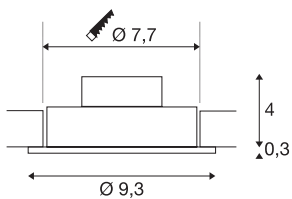

## NEW TRIA 1 SET re-cessed fitting

LED, 2700K, round, matt black, 38°, incl. driver, clip springs

The simplicity and effectiveness of the NEW TRIA 1 SET is captivating. It is available in matt black, white, or brushed aluminium, in round or square form as well as single-headed or as multi-lamp. Equipped with a powerful, warm white premium COB LED in a tiltable mount, as well as LED driver included in the scope of supply, the set can be used in any lighting situation. The electrical connection is made directly to the 230V mains supply.

## TECHNICAL DATA

Item no.:	113870
Lamps included	0
Primary nominal voltage	220-240V ~50/60Hz mA/V
Secondary power / secondary voltage	350 mA/V
Vertical tilting range	30 °
Height	3.5 cm
Diameter	9.3 cm
Installation diameter	7.7 cm
Installation depth	4.0 cm
Net weight	0.219 kg
Gross weight	0.271 kg
IP Code	IP 20
Safety class	II
Assembly	Recessed
Assembly details	Ceiling
Wattage	8 W
Lumen	645 lm
Colour temperature	2700 Kelvin
Beam angle	38 °
Color	black
CRI	>80
Binning	3

LXXBXX data	70/50
Service life	40000 h
BIG WHITE Page	430

**Notes**

---

---

---

---

---