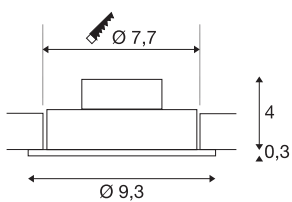

NEW TRIA 1 SET re-cessed fitting

LED, 2700K, round, white, 38°, incl. driver, clip springs

The simplicity and effectiveness of the NEW TRIA 1 SET is captivating. It is available in black, white, or brushed aluminium, in round or square form as well as single-headed or as multi-lamp. Equipped with a powerful, warm white premium COB LED in a tiltable mount, as well as LED driver included in the scope of supply, the set can be used in any lighting situation. The electrical connection is made directly to the 230V mains supply.

TECHNICAL DATA

Item no.:	113871
Lamps included	0
Primary nominal voltage	220-240V ~50/60Hz mA/V
Secondary power / secondary voltage	350 mA/V
Vertical tilting range	30 °
Height	3.5 cm
Diameter	9.3 cm
Installation diameter	7.7 cm
Installation depth	4.0 cm
Net weight	0.223 kg
Gross weight	0.272 kg
IP Code	IP 20
Safety class	II
Assembly	Recessed
Assembly details	Ceiling
Wattage	8 W
Lumen	645 lm
Colour temperature	2700 Kelvin
Beam angle	38 °
Color	white
CRI	>80
Binning	3

LXXBXX data	70/50
Service life	40000 h
BIG WHITE Page	430

Notes
