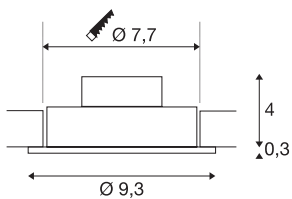

NEW TRIA 1 SET re-cessed fitting

single-headed LED, 2700K, round, brushed aluminium, 38°, 9.1W, incl. driver, clip springs

The simplicity and effectiveness of the NEW TRIA 1 SET is captivating. It is available in matt black, white, or brushed aluminium, in round or square form as well as single-headed or as multi-lamp. Equipped with a powerful, warm white premium COB LED in a tiltable mount, as well as LED driver included in the scope of supply, the set can be used in any lighting situation. The electrical connection is made directly to the 230V mains supply.

TECHNICAL DATA

Item no.:	113876
Lamps included	0
Primary nominal voltage	220-240V ~50/60Hz mA/V
Secondary power / secondary voltage	350 mA/V
Vertical tilting range	30 °
Height	3.5 cm
Diameter	9.3 cm
Installation diameter	7.7 cm
Installation depth	4.0 cm
Net weight	0.213 kg
Gross weight	0.262 kg
IP Code	IP 20
Safety class	II
Assembly	Recessed
Assembly details	Ceiling
Wattage	8 W
Lumen	645 lm
Colour temperature	2700 Kelvin
Beam angle	38 °
Color	aluminium
CRI	>80
Binning	3

LXXBXX data	70/50
Service life	40000 h
BIG WHITE Page	430

Notes
