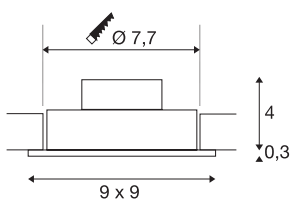

## NEW TRIA 1 SET re-cessed fitting

single-headed LED, 2700K, square, matt black, 38°, 9.1W, incl. driver, clip springs

The simplicity and effectiveness of the NEW TRIA 1 SET is captivating. It is available in matt black, white, or brushed aluminium, in round or square form as well as single-headed or as multi-lamp. Equipped with a powerful, warm white premium COB LED in a tiltable mount, as well as LED driver included in the scope of supply, the set can be used in any lighting situation. The electrical connection is made directly to the 230V mains supply.

## TECHNICAL DATA

Item no.:	113880
Lamps included	0
Primary nominal voltage	220-240V ~50/60Hz mA/V
Secondary power / secondary voltage	350 mA/V
Vertical tilting range	30 °
Length	9.0 cm
Width	9.0 cm
Height	3.5 cm
Installation diameter	7.7 cm
Installation depth	4.0 cm
Net weight	0.23 kg
Gross weight	0.283 kg
IP Code	IP 20
Safety class	II
Assembly	Recessed
Assembly details	Ceiling
Wattage	8 W
Lumen	645 lm
Colour temperature	2700 Kelvin
Beam angle	38 °
Color	black
CRI	>80

<b>Binning</b>	3
<b>LXXBXX data</b>	70/50
<b>Service life</b>	40000 h
<b>BIG WHITE Page</b>	430

**Notes**

---

---

---

---

---