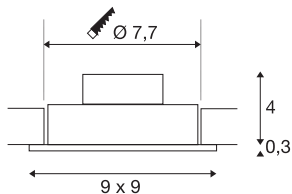

NEW TRIA 1 SET re-cessed fitting

single-headed LED, 2700K, square, white, 38°, 9.1W, incl. driver, clip springs

The simplicity and effectiveness of the innovative NEW TRIA 1 SET is captivating. It is available in matt black, white, or brushed aluminium, in round or square form as well as single-headed or as multi-lamp. Equipped with a powerful, warm white premium COB LED in a tiltable mount, as well as LED driver included in the scope of supply, the set can be used in any lighting situation. The electrical connection is made directly to the 230V mains supply.

TECHNICAL DATA

Item no.:	113881
Lamps included	0
Primary nominal voltage	220-240V ~50/60Hz mA/V
Secondary power / secondary voltage	350 mA/V
Vertical tilting range	30 °
Length	9.0 cm
Width	9.0 cm
Height	3.5 cm
Installation diameter	7.7 cm
Installation depth	4.0 cm
Net weight	0.228 kg
Gross weight	0.278 kg
IP Code	IP 20
Safety class	II
Assembly	Recessed
Assembly details	Ceiling
Wattage	8 W
Lumen	645 lm
Colour temperature	2700 Kelvin
Beam angle	38 °
Color	white
CRI	>80