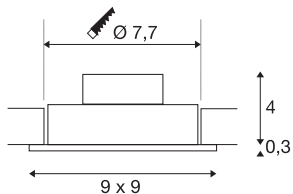

## NEW TRIA 1 SET re-cessed fitting

single-headed LED, 2700K, square, brushed aluminium, 38°, 9.1W, incl. driver, clip springs

The simplicity and effectiveness of the innovative NEW TRIA 1 SET is captivating. It is available in matt black, white, or brushed aluminium, in round or square form as well as single-headed or as multi-lamp. Equipped with a powerful, warm white premium COB LED in a tiltable mount, as well as LED driver included in the scope of supply, the set can be used in any lighting situation. The electrical connection is made directly to the 230V mains supply.

## TECHNICAL DATA

Item no.:	113886
Lamps included	0
Primary nominal voltage	220-240V ~50/60Hz mA/V
Secondary power / secondary voltage	350 mA/V
Vertical tilting range	30 °
Length	9.0 cm
Width	9.0 cm
Height	3.5 cm
Installation diameter	7.7 cm
Installation depth	4.0 cm
Net weight	0.219 kg
Gross weight	0.271 kg
IP Code	IP 20
Safety class	II
Assembly	Recessed
Assembly details	Ceiling
Wattage	8 W
Lumen	645 lm
Colour temperature	2700 Kelvin
Beam angle	38 °
Color	aluminium
CRI	>80

<b>Binning</b>	3
<b>LXXBXX data</b>	70/50
<b>Service life</b>	40000 h
<b>BIG WHITE Page</b>	430

**Notes**

---

---

---

---

---