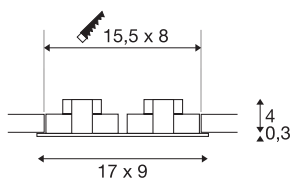

NEW TRIA 2 SET re-cessed fitting

double-headed LED, 2700K, rectangular, white, 38°, 14.7W, incl. driver, clip springs

The simplicity and effectiveness of the innovative NEW TRIA 2 SET is captivating. Equipped with two powerful, warm white premium COB LEDs, as well as LED driver included in the scope of supply, the set can be used in any lighting situation. Furthermore, it is adjustable by 38°. The electrical connection of the recessed fitting available in black, white, or brushed aluminium is made connecting directly to the 230V mains supply. This luminaire contains built-in LED lamps.

TECHNICAL DATA

Item no.:	113891
Lamps included	0
Primary nominal voltage	220-240V ~50/60Hz mA/V
Secondary power / secondary voltage	350 mA/V
Vertical tilting range	30 °
Length	17.0 cm
Width	9.0 cm
Height	3.9 cm
Installation length	15.5 cm
Installation width	8.0 cm
Installation depth	4.0 cm
Net weight	0.508 kg
Gross weight	0.575 kg
IP Code	IP 20
Safety class	II
Assembly	Recessed
Assembly details	Ceiling
Wattage	14 W
Lumen	1160 lm
Colour temperature	2700 Kelvin
Beam angle	38 °
Color	white