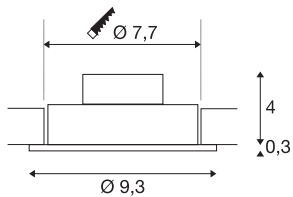

NEW TRIA 1 SET re-cessed fitting

LED, 3000K, round, white, 38°, 9.1W, incl. driver, clip springs

The simplicity and effectiveness of the innovative NEW TRIA 1 SET is captivating. It is available in matt black, or brushed aluminium, and in round or square form. Equipped with one powerful, warm white premium COB LED, as well as LED driver included in the scope of supply, the set can be used in any lighting situation. Furthermore, it is adjustable by 38°. The electrical connection is made directly to the 230V mains supply. This luminaire contains built-in LED lamps.

TECHNICAL DATA

Item no.:	113901
Lamps included	0
Primary nominal voltage	220-240V ~50/60Hz mA/V
Secondary power / secondary voltage	350 mA/V
Vertical tilting range	30 °
Height	3.5 cm
Diameter	9.3 cm
Installation diameter	7.7 cm
Installation depth	4.0 cm
Net weight	0.221 kg
Gross weight	0.272 kg
IP Code	IP 20
Safety class	II
Assembly	Recessed
Assembly details	Ceiling
Wattage	8 W
Lumen	700 lm
Colour temperature	3000 Kelvin
Beam angle	38 °
Color	white
CRI	>80
Binning	3

LXXBXX data	70/50
Service life	40000 h
BIG WHITE Page	430

Notes
