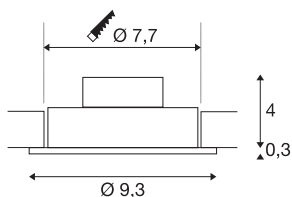

NEW TRIA 1 SET re-cessed fitting

single-headed LED, 3000K, round, brushed aluminium, 38°, 9.1W, incl. driver, clip springs

The simplicity and effectiveness of the innovative NEW TRIA 1 SET is captivating. It is available in matt black, white, or brushed aluminium, and in round or square form. Equipped with one powerful, warm white premium COB LED, as well as LED driver included in the scope of supply, the set can be used in any lighting situation. Furthermore, it is adjustable by 38°. The electrical connection is made directly to the 230V mains supply. This luminaire contains built-in LED lamps.

TECHNICAL DATA

| | |
|-------------------------------------|------------------------|
| Item no.: | 113906 |
| Lamps included | 0 |
| Primary nominal voltage | 220-240V ~50/60Hz mA/V |
| Secondary power / secondary voltage | 350 mA/V |
| Vertical tilting range | 30 ° |
| Height | 3.5 cm |
| Diameter | 9.3 cm |
| Installation diameter | 7.7 cm |
| Installation depth | 4.0 cm |
| Net weight | 0.212 kg |
| Gross weight | 0.263 kg |
| IP Code | IP 20 |
| Safety class | II |
| Assembly | Recessed |
| Assembly details | Ceiling |
| Wattage | 8 W |
| Lumen | 700 lm |
| Colour temperature | 3000 Kelvin |
| Beam angle | 38 ° |
| Color | aluminium |
| CRI | >80 |
| Binning | 3 |

| | |
|----------------|---------|
| LXXBXX data | 70/50 |
| Service life | 40000 h |
| BIG WHITE Page | 430 |

Notes
