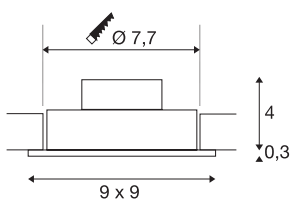

NEW TRIA 1 SET re-cessed fitting

single-headed LED, 3000K, square, matt black, 38°, 9.1W, incl. driver, clip springs

The simplicity and effectiveness of the NEW TRIA 1 SET is captivating. It is available in matt black, white, or brushed aluminium, in round or square form as well as single-headed or as multi-lamp. Equipped with a powerful, warm white premium COB LED in a tiltable mount, as well as LED driver included in the scope of supply, the set can be used in any lighting situation. The electrical connection is made directly to the 230V mains supply.

TECHNICAL DATA

Item no.:	113910
Lamps included	0
Primary nominal voltage	220-240V ~50/60Hz mA/V
Secondary power / secondary voltage	350 mA/V
Vertical tilting range	30 °
Length	9.0 cm
Width	9.0 cm
Height	3.5 cm
Installation diameter	7.7 cm
Installation depth	4.0 cm
Net weight	0.227 kg
Gross weight	0.276 kg
IP Code	IP 20
Safety class	II
Assembly	Recessed
Assembly details	Ceiling
Wattage	8 W
Lumen	700 lm
Colour temperature	3000 Kelvin
Beam angle	38 °
Color	black
CRI	>80