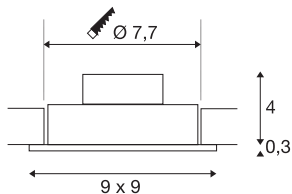

## NEW TRIA 1 SET re- cessed fitting

single-headed LED, 3000K, square, white, 38°, 9.1W,  
incl. driver, clip springs

The simplicity and effectiveness of the innovative NEW TRIA 1 SET is captivating. It is available in matt black, white, or brushed aluminium, and in round or square form. Equipped with one powerful, warm white premium COB LED, as well as LED driver included in the scope of supply, the set can be used in any lighting situation. Furthermore, it is adjustable by 38°. The electrical connection is made directly to the 230V mains supply. This luminaire contains built-in LED lamps.

## TECHNICAL DATA

Item no.:	113911
Lamps included	0
Primary nominal voltage	220-240V ~50/60Hz mA/V
Secondary power / secondary voltage	350 mA/V
Vertical tilting range	30 °
Length	9.0 cm
Width	9.0 cm
Height	3.5 cm
Installation diameter	7.7 cm
Installation depth	4.0 cm
Net weight	0.229 kg
Gross weight	0.283 kg
IP Code	IP 20
Safety class	II
Assembly	Recessed
Assembly details	Ceiling
Wattage	8 W
Lumen	700 lm
Colour temperature	3000 Kelvin
Beam angle	38 °
Color	white
CRI	>80

<b>Binning</b>	3
<b>LXXBXX data</b>	70/50
<b>Service life</b>	40000 h
<b>BIG WHITE Page</b>	430

**Notes**

---

---

---

---

---