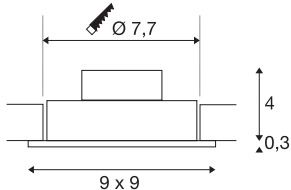

NEW TRIA 1 SET re-cessed fitting

single-headed LED, 3000K, square, brushed aluminium, 38°, 9.1W, incl. driver, clip springs

The simplicity and effectiveness of the innovative NEW TRIA 1 SET is captivating. It is available in matt black, white, or brushed aluminium, and in round or square form. Equipped with one powerful, warm white premium COB LED, as well as LED driver included in the scope of supply, the set can be used in any lighting situation. Furthermore, it is adjustable by 38°. The electrical connection is made directly to the 230V mains supply. This luminaire contains built-in LED lamps.

TECHNICAL DATA

Item no.:	113916
Lamps included	0
Primary nominal voltage	220-240V ~50/60Hz mA/V
Secondary power / secondary voltage	350 mA/V
Vertical tilting range	30 °
Length	9.0 cm
Width	9.0 cm
Height	3.5 cm
Installation diameter	7.7 cm
Installation depth	4.0 cm
Net weight	0.223 kg
Gross weight	0.271 kg
IP Code	IP 20
Safety class	II
Assembly	Recessed
Assembly details	Ceiling
Wattage	8 W
Lumen	700 lm
Colour temperature	3000 Kelvin
Beam angle	38 °
Color	aluminium
CRI	>80