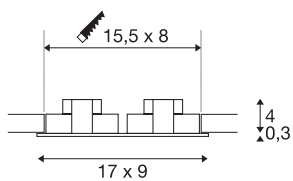

NEW TRIA 2 SET re- cessed fitting

double-headed LED, 3000K, rectangular, brushed aluminium, 38°, 14.7W, incl. driver, clip springs

The simplicity and effectiveness of the innovative NEW TRIA 2 SET is captivating. Equipped with two powerful, warm white premium COB LEDs, as well as LED driver included in the scope of supply, the set can be used in any lighting situation. Furthermore, it is adjustable by 38°. The electrical connection of the recessed fittings available in black, white, or brushed aluminium is made connecting directly to the 230V mains supply. This luminaire contains built-in LED lamps.

TECHNICAL DATA

Item no.:	113926
Lamps included	0
Primary nominal voltage	220-240V ~50/60Hz mA/V
Secondary power / secondary voltage	350 mA/V
Vertical tilting range	30 °
Length	17.0 cm
Width	9.0 cm
Height	3.9 cm
Installation length	15.5 cm
Installation width	8.0 cm
Installation depth	4.0 cm
Net weight	0.488 kg
Gross weight	0.559 kg
IP Code	IP 20
Safety class	II
Assembly	Recessed
Assembly details	Ceiling
Wattage	14 W
Lumen	1250 lm
Colour temperature	3000 Kelvin
Beam angle	38 °
Color	aluminium