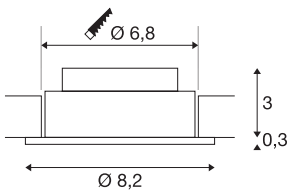

NEW TRIA 68 I CS

Indoor LED recessed ceiling light white round 3000K
38° incl. driver clip springs

The simplicity and effectiveness of the innovative NEW TRIA 1 SET is captivating. It is available in white or brushed aluminium, and in round or square form. Equipped with one powerful, warm white premium COB LED, as well as LED driver included in the scope of supply, the set can be used in any lighting situation. Furthermore, it is adjustable by 38°. The electrical connection is made directly to the 230V mains supply. This luminaire contains built-in LED lamps.

TECHNICAL DATA

Item no.:	113951
Lamps included	0
Primary nominal voltage	100-240V ~50/60Hz mA/V
Secondary power / secondary voltage	350 mA/V
Vertical tilting range	30 °
Height	3.3 cm
Diameter	8.2 cm
Installation diameter	6.8 cm
Installation depth	3.5 cm
Net weight	0.205 kg
Gross weight	0.259 kg
IP Code	IP 20
Safety class	II
Assembly	Recessed
Assembly details	Ceiling
Wattage	5.3 W
Lumen	300 lm
Colour temperature	3000 Kelvin
Beam angle	38 °
Color	white
CRI	>80
Binning	4

LXXBXX data	70/50
Service life	40000 h
Maximum ambient temperature	40 °C
BIG WHITE Page	427

Notes
