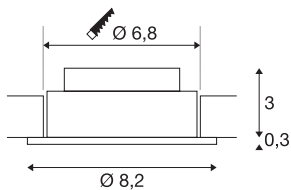

NEW TRIA 68 I CS

Indoor LED recessed ceiling light alu round 3000K 38°
incl. driver clip springs

The simplicity and effectiveness of the innovative NEW TRIA 1 SET is captivating. It is available in white or brushed aluminium, and in round or square form. Equipped with one powerful, warm white premium COB LED, as well as LED driver included in the scope of supply, the set can be used in any lighting situation. Furthermore, it is adjustable by 38°. The electrical connection is made directly to the 230V mains supply. This luminaire contains built-in LED lamps.

TECHNICAL DATA

| | |
|-------------------------------------|------------------------|
| Item no.: | 113956 |
| Lamps included | 0 |
| Primary nominal voltage | 100-240V ~50/60Hz mA/V |
| Secondary power / secondary voltage | 350 mA/V |
| Vertical tilting range | 30 ° |
| Height | 3.3 cm |
| Diameter | 8.2 cm |
| Installation diameter | 6.8 cm |
| Installation depth | 3.5 cm |
| Net weight | 0.2 kg |
| Gross weight | 0.253 kg |
| IP Code | IP 20 |
| Safety class | II |
| Assembly | Recessed |
| Assembly details | Ceiling |
| Wattage | 5.3 W |
| Lumen | 300 lm |
| Colour temperature | 3000 Kelvin |
| Beam angle | 38 ° |
| Color | aluminium |
| CRI | >80 |
| Binning | 4 |

| | |
|-----------------------------|---------|
| LXXBXX data | 70/50 |
| Service life | 40000 h |
| Maximum ambient temperature | 40 °C |
| BIG WHITE Page | 427 |

Notes
