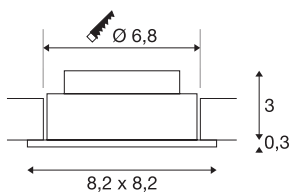

NEW TRIA 1 SET re-cessed fitting

LED, 3000K, square, white, 38°, incl. driver, clip springs

The simplicity and effectiveness of the innovative NEW TRIA 1 SET is captivating. It is available in white or brushed aluminium, and in round or square form. Equipped with one powerful, warm white premium COB LED, as well as LED driver included in the scope of supply, the set can be used in any lighting situation. Furthermore, it is adjustable by 38°. The electrical connection is made directly to the 230V mains supply. This luminaire contains built-in LED lamps.

TECHNICAL DATA

Item no.:	113961
Lamps included	0
Primary nominal voltage	100-240V ~50/60Hz mA/V
Secondary power / secondary voltage	350 mA/V
Vertical tilting range	30 °
Length	8.2 cm
Width	8.2 cm
Height	3.3 cm
Installation diameter	6.8 cm
Installation depth	3.5 cm
Net weight	0.22 kg
Gross weight	0.269 kg
IP Code	IP 20
Safety class	II
Assembly	Recessed
Assembly details	Ceiling
Wattage	5.3 W
Lumen	300 lm
Colour temperature	3000 Kelvin
Beam angle	38 °
Color	white
CRI	>80