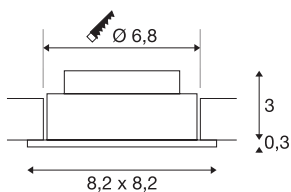

NEW TRIA 1 SET re-cessed fitting

LED, 3000K, square, brushed aluminium, 38°, incl. driver, clip springs

The simplicity and effectiveness of the innovative NEW TRIA 1 SET is captivating. It is available in white or brushed aluminium, and in round or square form. Equipped with one powerful, warm white premium COB LED, as well as LED driver included in the scope of supply, the set can be used in any lighting situation. Furthermore, it is adjustable by 38°. The electrical connection is made directly to the 230V mains supply. This luminaire contains built-in LED lamps.

TECHNICAL DATA

Item no.:	113966
Lamps included	0
Primary nominal voltage	100-240V ~50/60Hz mA/V
Secondary power / secondary voltage	350 mA/V
Vertical tilting range	38 °
Length	8.2 cm
Width	8.2 cm
Height	3.3 cm
Installation diameter	6.8 cm
Installation depth	3.5 cm
Net weight	0.206 kg
Gross weight	0.261 kg
IP Code	IP 20
Safety class	II
Assembly	Recessed
Assembly details	Ceiling
Wattage	5.3 W
Lumen	300 lm
Colour temperature	3000 Kelvin
Beam angle	38 °
Color	aluminium
CRI	>80