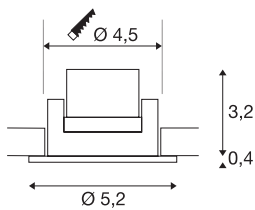

## NEW TRIA MINI SET re-cessed fitting

LED, 3000K, round, black, 30°, incl. driver, clip springs

The simplicity and effectiveness of the innovative NEW TRIA MINI Set is captivating. It is available in black, matt white, or brushed aluminium, and in round or square form. Equipped with a powerful, warm white premium LED in a tiltable mount, as well as LED driver included in the scope of supply, the set can be used in any lighting situation. The electrical connection is made directly to the 230V mains supply.

## TECHNICAL DATA

Item no.:	113970
Lamps included	0
Primary nominal voltage	220-240V ~50/60Hz mA/V
Secondary power / secondary voltage	700 mA/V
Vertical tilting range	30 °
Height	3.6 cm
Diameter	5.2 cm
Installation diameter	4.5 cm
Installation depth	4.0 cm
Net weight	0.113 kg
Gross weight	0.139 kg
IP Code	IP 20 / IP 44
Safety class	II
Assembly	Recessed
Assembly details	Ceiling
Wattage	4.2 W
Lumen	155 lm
Colour temperature	3000 Kelvin
Beam angle	30 °
Color	black
CRI	>80
LXXBXX data	70/50