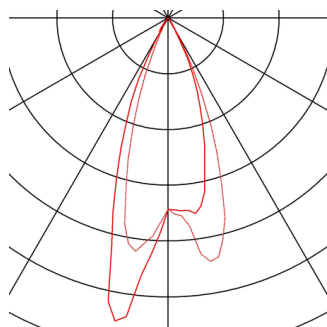

## NEW TRIA MINI SET re-cessed fitting

LED, 3000K, round, black, 30°, incl. driver, clip springs

The simplicity and effectiveness of the innovative NEW TRIA MINI Set is captivating. It is available in black, matt white, or brushed aluminium, and in round or square form. Equipped with a powerful, warm white premium LED in a tiltable mount, as well as LED driver included in the scope of supply, the set can be used in any lighting situation. The electrical connection is made directly to the 230V mains supply.

## TECHNICAL DATA

Item no.:	113970
Lamps included	0
Primary nominal voltage	220-240V ~50/60Hz mA/V
Secondary power / secondary voltage	700 mA/V
Vertical tilting range	30 °
Height	3.6 cm
Diameter	5.2 cm
Installation diameter	4.5 cm
Installation depth	4.0 cm
Net weight	0.113 kg
Gross weight	0.139 kg
IP Code	IP 20 / IP 44
Safety class	II
Assembly	Recessed
Assembly details	Ceiling
Wattage	4.2 W
Lumen	155 lm
Colour temperature	3000 Kelvin
Beam angle	30 °
Color	black
CRI	>80
LXXBXX data	70/50