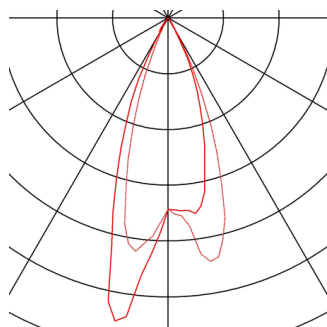

## NEW TRIA MINI SET re-cessed fitting

LED, 3000K, round, brushed aluminium, 30°, incl. driver, clip springs

The simplicity and effectiveness of the innovative NEW TRIA MINI Set is captivating. It is available in black, white, or brushed aluminium, and in round or square form. Equipped with a powerful, warm white premium LED in a tiltable mount, as well as LED driver included in the scope of supply, the set can be used in any lighting situation. The electrical connection is made directly to the 230V mains supply.

## TECHNICAL DATA

Item no.:	113976
Lamps included	0
Primary nominal voltage	220-240V ~50/60Hz mA/V
Secondary power / secondary voltage	700 mA/V
Vertical tilting range	30 °
Height	3.6 cm
Diameter	5.2 cm
Installation diameter	4.5 cm
Installation depth	4.0 cm
Net weight	0.111 kg
Gross weight	0.139 kg
IP Code	IP 20 / IP 44
Safety class	II
Assembly	Recessed
Assembly details	Ceiling
Wattage	4.4 W
Lumen	155 lm
Colour temperature	3000 Kelvin
Beam angle	30 °
Color	aluminium
CRI	>80
LXXBXX data	70/50