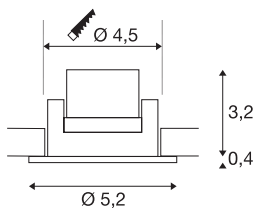

## NEW TRIA MINI SET re-cessed fitting

LED, 3000K, round, brushed aluminium, 30°, incl. driver, clip springs

The simplicity and effectiveness of the innovative NEW TRIA MINI Set is captivating. It is available in black, white, or brushed aluminium, and in round or square form. Equipped with a powerful, warm white premium LED in a tiltable mount, as well as LED driver included in the scope of supply, the set can be used in any lighting situation. The electrical connection is made directly to the 230V mains supply.

## TECHNICAL DATA

Item no.:	113976
Lamps included	0
Primary nominal voltage	220-240V ~50/60Hz mA/V
Secondary power / secondary voltage	700 mA/V
Vertical tilting range	30 °
Height	3.6 cm
Diameter	5.2 cm
Installation diameter	4.5 cm
Installation depth	4.0 cm
Net weight	0.111 kg
Gross weight	0.139 kg
IP Code	IP 20 / IP 44
Safety class	II
Assembly	Recessed
Assembly details	Ceiling
Wattage	4.4 W
Lumen	155 lm
Colour temperature	3000 Kelvin
Beam angle	30 °
Color	aluminium
CRI	>80
LXXBXX data	70/50