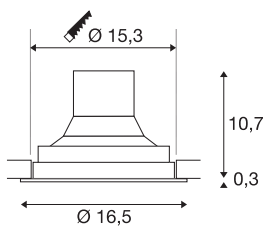

TECHNICAL DATA

Item no.:	114110
Lamps included	0
Primary nominal voltage	220-240V ~50/60Hz mA/V
Secondary power / secondary voltage	750 mA/V
Vertical tilting range	30 °
Height	11.0 cm
Diameter	16.5 cm
Installation diameter	15.3 cm
Installation depth	10.7 cm
Net weight	0.991 kg
Gross weight	1.135 kg
IP Code	IP 20
Safety class	II
Assembly	Recessed
Assembly details	Ceiling
Wattage	31 W
Lumen	2600 lm
Colour temperature	3000 Kelvin
Beam angle	60 °
Color	black
CRI	>80
Binning	3