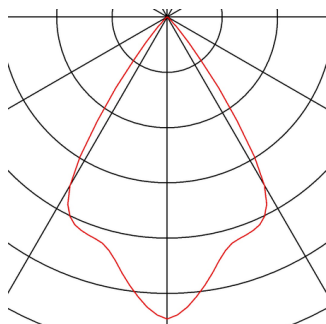

SUPROS

recessed fitting, LED, 3000K, round, black, 3000lm, 60° reflector, incl. clip springs

The SUPROS light series impresses with its multitude of possible applications, excellent LED technology and its harmonious design. With its very high luminous flux, the SUPROS product family is ideally suited to replace power-hungry, conventional lighting installations. The wide-area reflector included in the delivers can be replaced by reflectors with narrower beam angles which are optionally available. This can be done without the need for tools. With the factory-installed LED driver, all the luminaires in the series are suitable for direct connection to the 230V mains supply.

TECHNICAL DATA

Item no.:	114110
Lamps included	0
Primary nominal voltage	220-240V ~50/60Hz mA/V
Secondary power / secondary voltage	750 mA/V
Vertical tilting range	30 °
Height	11.0 cm
Diameter	16.5 cm
Installation diameter	15.3 cm
Installation depth	10.7 cm
Net weight	0.991 kg
Gross weight	1.135 kg
IP Code	IP 20
Safety class	II
Assembly	Recessed
Assembly details	Ceiling
Wattage	31 W
Lumen	2600 lm
Colour temperature	3000 Kelvin
Beam angle	60 °
Color	black
CRI	>80
Binning	3