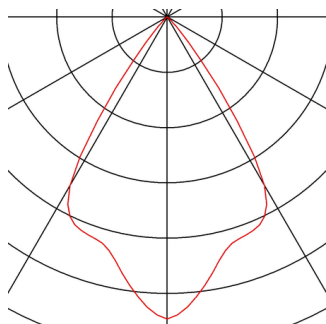

SUPROS

recessed fitting, LED, 3000K, round, white, 3000lm, 60° reflector, incl. clip springs

The SUPROS light series impresses with its multitude of possible applications, excellent LED technology and its harmonious design. With its very high luminous flux, the SUPROS product family is ideally suited to replace power-hungry, conventional lighting installations. The wide-area reflector included in the delivers can be replaced by reflectors with narrower beam angles which are optionally available. This can be done without the need for tools. With the factory-installed LED driver, all the luminaires in the series are suitable for direct connection to the 230V mains supply.

TECHNICAL DATA

Item no.:	114111
Lamps included	0
Primary nominal voltage	220-240V ~50/60Hz mA/V
Secondary power / secondary voltage	750 mA/V
Vertical tilting range	30 °
Height	11.0 cm
Diameter	16.5 cm
Installation diameter	15.3 cm
Installation depth	10.7 cm
Net weight	0.943 kg
Gross weight	1.099 kg
IP Code	IP 20
Safety class	II
Assembly	Recessed
Assembly details	Ceiling
Wattage	31 W
Lumen	2600 lm
Colour temperature	3000 Kelvin
Beam angle	60 °
Color	white
CRI	>80
Binning	3