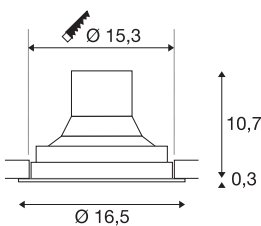

SUPROS

recessed fitting, LED, 3000K, round, white, 3000lm, 60° reflector, incl. clip springs

The SUPROS light series impresses with its multitude of possible applications, excellent LED technology and its harmonious design. With its very high luminous flux, the SUPROS product family is ideally suited to replace power-hungry, conventional lighting installations. The wide-area reflector included in the delivers can be replaced by reflectors with narrower beam angles which are optionally available. This can be done without the need for tools. With the factory-installed LED driver, all the luminaires in the series are suitable for direct connection to the 230V mains supply.

TECHNICAL DATA

Item no.:	114111
Lamps included	0
Primary nominal voltage	220-240V ~50/60Hz mA/V
Secondary power / secondary voltage	750 mA/V
Vertical tilting range	30 °
Height	11.0 cm
Diameter	16.5 cm
Installation diameter	15.3 cm
Installation depth	10.7 cm
Net weight	0.943 kg
Gross weight	1.099 kg
IP Code	IP 20
Safety class	II
Assembly	Recessed
Assembly details	Ceiling
Wattage	31 W
Lumen	2600 lm
Colour temperature	3000 Kelvin
Beam angle	60 °
Color	white
CRI	>80
Binning	3