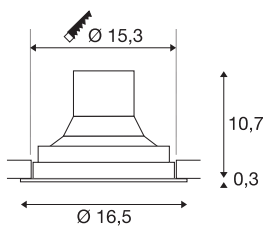

## TECHNICAL DATA

Item no.:	114161
Lamps included	0
Primary nominal voltage	220-240V ~50/60Hz mA/V
Secondary power / secondary voltage	750 mA/V
Vertical tilting range	30 °
Height	11.0 cm
Diameter	16.5 cm
Installation diameter	15.3 cm
Installation depth	10.7 cm
Net weight	0.944 kg
Gross weight	1.097 kg
IP Code	IP 20
Safety class	II
Assembly	Recessed
Assembly details	Ceiling
Wattage	31 W
Lumen	2850 lm
Colour temperature	4000 Kelvin
Beam angle	60 °
Color	white
CRI	>80
Binning	3