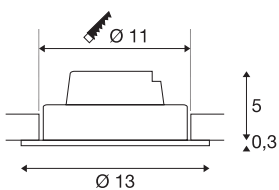

NEW TRIA 1 SET re-cessed fitting

LED, 2700K, round, black, 38°, 14W, incl. driver, clip springs

The simplicity and effectiveness of the NEW TRIA 1 SET is captivating. It is available in black, white, or brushed aluminium, in round or square form as well as single-headed or as multi-lamp. Equipped with a powerful, warm white premium COB LED in a tiltable mount, as well as LED driver included in the scope of supply, the set can be used in any lighting situation. The electrical connection is made directly to the 230V mains supply.

TECHNICAL DATA

Item no.:	114220
Lamps included	0
Primary nominal voltage	220-240V ~50/60Hz mA/V
Secondary power / secondary voltage	350 mA/V
Vertical tilting range	20 °
Horizontal rotation range	360 °
Height	5.3 cm
Diameter	13.0 cm
Installation diameter	11.0 cm
Installation depth	6.0 cm
Net weight	0.47 kg
Gross weight	0.58 kg
IP Code	IP 20
Safety class	II
Assembly	Recessed
Assembly details	Ceiling
Dimming technology	Leading edge
Wattage	14 W
Lumen	1010 lm
Colour temperature	2700 Kelvin
Beam angle	38 °
Color	black

CRI	>80
Binning	3
LXXBXX data	70/50
Service life	30000 h
BIG WHITE Page	432

Notes
