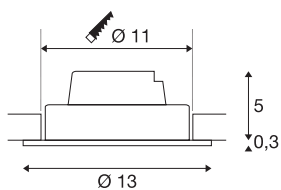

NEW TRIA 1 SET re-cessed fitting

LED, 2700K, round, white, 38°, 16W incl. driver, clip springs

The simplicity and effectiveness of the NEW TRIA 1 SET is captivating. It is available in black, white, or brushed aluminium, in round or square form as well as single-headed or as multi-lamp. Equipped with a powerful, warm white premium COB LED in a tiltable mount, as well as LED driver included in the scope of supply, the set can be used in any lighting situation. The electrical connection is made directly to the 230V mains supply.

TECHNICAL DATA

Item no.:	114221
Lamps included	0
Primary nominal voltage	220-240V ~50/60Hz mA/V
Secondary power / secondary voltage	350 mA/V
Vertical tilting range	20 °
Horizontal rotation range	360 °
Height	5.3 cm
Diameter	13.0 cm
Installation diameter	11.0 cm
Installation depth	6.0 cm
Net weight	0.48 kg
Gross weight	0.567 kg
IP Code	IP 20
Safety class	II
Assembly	Recessed
Assembly details	Ceiling
Dimming technology	Leading edge
Wattage	15 W
Lumen	1030 lm
Colour temperature	2700 Kelvin
Beam angle	38 °
Color	white

CRI	>80
Binning	3
LXXBXX data	70/50
Service life	30000 h
BIG WHITE Page	432

Notes
