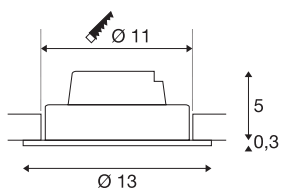

NEW TRIA 1 SET re-cessed fitting

LED, 3000K, round, black, 38°, 15W, incl. driver, clip springs

The simplicity and effectiveness of the NEW TRIA 1 SET is captivating. It is available in black, white, or brushed aluminium, in round or square form as well as single-headed or as multi-lamp. Equipped with a powerful, warm white premium COB LED in a tiltable mount, as well as LED driver included in the scope of supply, the set can be used in any lighting situation. The electrical connection is made directly to the 230V mains supply.

TECHNICAL DATA

Item no.:	114230
Lamps included	0
Primary nominal voltage	220-240V ~50/60Hz mA/V
Secondary power / secondary voltage	350 mA/V
Vertical tilting range	20 °
Horizontal rotation range	360 °
Height	5.3 cm
Diameter	13.0 cm
Installation diameter	11.0 cm
Installation depth	6.0 cm
Net weight	0.48 kg
Gross weight	0.572 kg
IP Code	IP 20
Safety class	II
Assembly	Recessed
Assembly details	Ceiling
Dimming technology	Leading edge
Wattage	15 W
Lumen	1100 lm
Colour temperature	3000 Kelvin
Beam angle	38 °
Color	black

CRI	>80
Binning	3
LXXBXX data	70/50
Service life	30000 h
BIG WHITE Page	432

Notes
