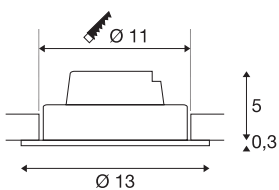

## NEW TRIA 1 SET re-cessed fitting

LED, 3000K, round, white, 38°, 16W incl. driver, clip springs

The simplicity and effectiveness of the NEW TRIA 1 SET is captivating. It is available in black, white, or brushed aluminium, in round or square form as well as single-headed or as multi-lamp. Equipped with a powerful, warm white premium COB LED in a tiltable mount, as well as LED driver included in the scope of supply, the set can be used in any lighting situation. The electrical connection is made directly to the 230V mains supply.

## TECHNICAL DATA

Item no.:	114231
Lamps included	0
Primary nominal voltage	220-240V ~50/60Hz mA/V
Secondary power / secondary voltage	350 mA/V
Vertical tilting range	20 °
Horizontal rotation range	360 °
Height	5.3 cm
Diameter	13.0 cm
Installation diameter	11.0 cm
Installation depth	6.0 cm
Net weight	0.472 kg
Gross weight	0.563 kg
IP Code	IP 20
Safety class	II
Assembly	Recessed
Assembly details	Ceiling
Dimming technology	Leading edge
Wattage	14 W
Lumen	1120 lm
Colour temperature	3000 Kelvin
Beam angle	38 °
Color	white

CRI	>80
Binning	3
LXXBXX data	70/50
Service life	30000 h
BIG WHITE Page	432

**Notes**

---

---

---

---

---