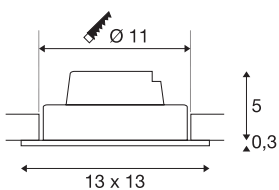

NEW TRIA 1 SET re-cessed fitting

LED, 2700K, square, black, 38°, 16W, incl. driver, clip springs

The simplicity and effectiveness of the NEW TRIA 1 SET is captivating. It is available in black, white, or brushed aluminium, in round or square form as well as single-headed or as multi-lamp. Equipped with a powerful, warm white premium COB LED in a tiltable mount, as well as LED driver included in the scope of supply, the set can be used in any lighting situation. The electrical connection is made directly to the 230V mains supply.

TECHNICAL DATA

Item no.:	114240
Lamps included	0
Primary nominal voltage	220-240V ~50/60Hz mA/V
Secondary power / secondary voltage	350 mA/V
Vertical tilting range	20 °
Horizontal rotation range	360 °
Length	13.0 cm
Width	13.0 cm
Height	5.3 cm
Installation diameter	11.0 cm
Installation depth	6.0 cm
Net weight	0.503 kg
Gross weight	0.608 kg
IP Code	IP 20
Safety class	II
Assembly	Recessed
Assembly details	Ceiling
Dimming technology	Leading edge
Wattage	14 W
Lumen	1010 lm
Colour temperature	2700 Kelvin
Beam angle	38 °

Color	black
CRI	>80
Binning	3
LXXBXX data	70/50
Service life	30000 h
BIG WHITE Page	433

Notes
