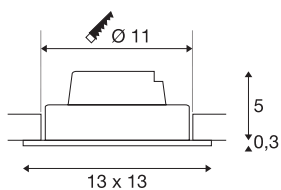

NEW TRIA 1 SET re-cessed fitting

single-headed LED, 2700K, square, white, 38°, 16W, incl. driver, clip springs

The simplicity and effectiveness of the NEW TRIA 1 SET is captivating. It is available in black, white, or brushed aluminium, in round or square form as well as single-headed or as multi-lamp. Equipped with a powerful, warm white premium COB LED in a tiltable mount, as well as LED driver included in the scope of supply, the set can be used in any lighting situation. The electrical connection is made directly to the 230V mains supply.

TECHNICAL DATA

Item no.:	114241
Lamps included	0
Primary nominal voltage	220-240V ~50/60Hz mA/V
Secondary power / secondary voltage	350 mA/V
Vertical tilting range	20 °
Horizontal rotation range	360 °
Length	13.0 cm
Width	13.0 cm
Height	5.3 cm
Installation diameter	11.0 cm
Installation depth	6.0 cm
Net weight	0.5 kg
Gross weight	0.608 kg
IP Code	IP 20
Safety class	II
Assembly	Recessed
Assembly details	Ceiling
Dimming technology	Leading edge
Wattage	15 W
Lumen	1030 lm
Colour temperature	2700 Kelvin
Beam angle	38 °

Color	white
CRI	>80
Binning	3
LXXBXX data	70/50
Service life	30000 h
BIG WHITE Page	433

Notes
