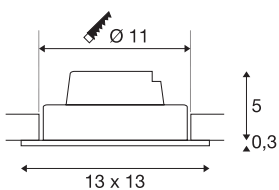

NEW TRIA 1 SET re-cessed fitting

LED, 3000K, square, black, 38°, 16W, incl. driver, clip springs

The simplicity and effectiveness of the NEW TRIA 1 SET is captivating. It is available in black, white, or brushed aluminium, in round or square form as well as single-headed or as multi-lamp. Equipped with a powerful, warm white premium COB LED in a tiltable mount, as well as LED driver included in the scope of supply, the set can be used in any lighting situation. The electrical connection is made directly to the 230V mains supply.

TECHNICAL DATA

Item no.:	114250
Lamps included	0
Primary nominal voltage	220-240V ~50/60Hz mA/V
Secondary power / secondary voltage	350 mA/V
Vertical tilting range	20 °
Horizontal rotation range	360 °
Length	13.0 cm
Width	13.0 cm
Height	5.3 cm
Installation diameter	11.0 cm
Installation depth	6.0 cm
Net weight	0.507 kg
Gross weight	0.6 kg
IP Code	IP 20
Safety class	II
Assembly	Recessed
Assembly details	Ceiling
Dimming technology	Leading edge
Wattage	14 W
Lumen	1100 lm
Colour temperature	3000 Kelvin
Beam angle	38 °

Color	black
CRI	>80
Binning	3
LXXBXX data	70/50
Service life	30000 h
BIG WHITE Page	433

Notes
