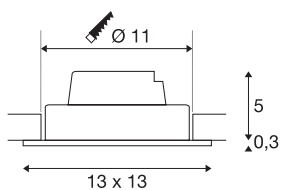

NEW TRIA 1 SET re-cessed fitting

single-headed LED, 3000K, square, white, 38°, 16W, incl. driver, clip springs

The simplicity and effectiveness of the NEW TRIA 1 SET is captivating. It is available in black, white, or brushed aluminium, in round or square form as well as single-headed or as multi-lamp. Equipped with a powerful, warm white premium COB LED in a tiltable mount, as well as LED driver included in the scope of supply, the set can be used in any lighting situation. The electrical connection is made directly to the 230V mains supply.

TECHNICAL DATA

Item no.:	114251
Lamps included	0
Primary nominal voltage	220-240V ~50/60Hz mA/V
Secondary power / secondary voltage	350 mA/V
Vertical tilting range	20 °
Horizontal rotation range	360 °
Length	13.0 cm
Width	13.0 cm
Height	5.3 cm
Installation diameter	11.0 cm
Installation depth	6.0 cm
Net weight	0.501 kg
Gross weight	0.61 kg
IP Code	IP 20
Safety class	II
Assembly	Recessed
Assembly details	Ceiling
Dimming technology	Leading edge
Wattage	14 W
Lumen	1120 lm
Colour temperature	3000 Kelvin
Beam angle	38 °

Color	white
CRI	>80
Binning	3
LXXBXX data	70/50
Service life	30000 h
BIG WHITE Page	433

Notes
