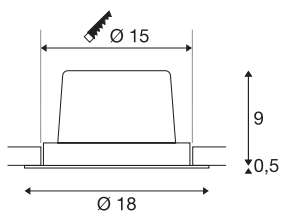

NEW TRIA 1 SET re-cessed fitting

LED, 2700K, round, black, 30°, 29W, incl. driver, clip springs

The simplicity and effectiveness of the NEW TRIA 1 SET is captivating. It is available in black, white, or brushed aluminium, in round or square form as well as single-headed or as multi-lamp. Equipped with a powerful, warm white premium COB LED in a tiltable mount, as well as LED driver included in the scope of supply, the set can be used in any lighting situation. The electrical connection is made directly to the 230V mains supply.

TECHNICAL DATA

Item no.:	114260
Lamps included	0
Primary nominal voltage	100-240V ~50/60Hz mA/V
Secondary power / secondary voltage	700 mA/V
Vertical tilting range	20 °
Horizontal rotation range	360 °
Height	9.5 cm
Diameter	18.0 cm
Installation diameter	15.0 cm
Installation depth	10.0 cm
Net weight	0.945 kg
Gross weight	1.105 kg
IP Code	IP 20
Safety class	I
Assembly	Recessed
Assembly details	Ceiling
Dimming technology	1-10V
Wattage	29 W
Lumen	2210 lm
Colour temperature	2700 Kelvin
Beam angle	30 °
Color	black