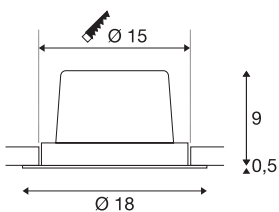

## NEW TRIA 1 SET re-cessed fitting

single-headed LED, 2700K, round, brushed aluminium, 30°, 29W, incl. driver, clip springs

The simplicity and effectiveness of the NEW TRIA 1 SET is captivating. It is available in black, white, or brushed aluminium, in round or square form as well as single-headed or as multi-lamp. Equipped with a powerful, warm white premium COB LED in a tiltable mount, as well as LED driver included in the scope of supply, the set can be used in any lighting situation. The electrical connection is made directly to the 230V mains supply.

## TECHNICAL DATA

Item no.:	114266
Lamps included	0
Primary nominal voltage	100-240V ~50/60Hz mA/V
Secondary power / secondary voltage	700 mA/V
Vertical tilting range	20 °
Horizontal rotation range	360 °
Height	9.5 cm
Diameter	18.0 cm
Installation diameter	15.0 cm
Installation depth	10.0 cm
Net weight	0.923 kg
Gross weight	1.098 kg
IP Code	IP 20
Safety class	I
Assembly	Recessed
Assembly details	Ceiling
Dimming technology	1-10V
Wattage	29 W
Lumen	2275 lm
Colour temperature	2700 Kelvin
Beam angle	30 °
Color	aluminium