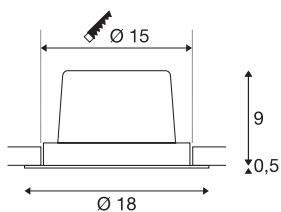

NEW TRIA 1 SET re-cessed fitting

LED, 3000K, round, black, 30°, 29W, incl. driver, clip springs

The simplicity and effectiveness of the NEW TRIA 1 SET is captivating. It is available in black, white, or brushed aluminium, in round or square form as well as single-headed or as multi-lamp. Equipped with a powerful, warm white premium COB LED in a tiltable mount, as well as LED driver included in the scope of supply, the set can be used in any lighting situation. The electrical connection is made directly to the 230V mains supply.

TECHNICAL DATA

Item no.:	114270
Lamps included	0
Primary nominal voltage	100-240V ~50/60Hz mA/V
Secondary power / secondary voltage	700 mA/V
Vertical tilting range	20 °
Horizontal rotation range	360 °
Height	9.5 cm
Diameter	18.0 cm
Installation diameter	15.0 cm
Installation depth	10.0 cm
Net weight	0.898 kg
Gross weight	1.054 kg
IP Code	IP 20
Safety class	I
Assembly	Recessed
Assembly details	Ceiling
Dimming technology	1-10V
Wattage	29 W
Lumen	2425 lm
Colour temperature	3000 Kelvin
Beam angle	30 °
Color	black