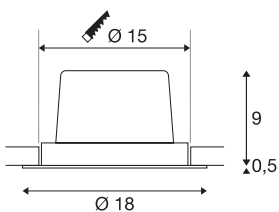

NEW TRIA 1 SET re-cessed fitting

LED, 3000K, round, white, 30°, 29W incl. driver, clip springs

The simplicity and effectiveness of the NEW TRIA 1 SET is captivating. It is available in black, white, or brushed aluminium, in round or square form as well as single-headed or as multi-lamp. Equipped with a powerful, warm white premium COB LED in a tiltable mount, as well as LED driver included in the scope of supply, the set can be used in any lighting situation. The electrical connection is made directly to the 230V mains supply.

TECHNICAL DATA

Item no.:	114271
Lamps included	0
Primary nominal voltage	100-240V ~50/60Hz mA/V
Secondary power / secondary voltage	700 mA/V
Vertical tilting range	20 °
Horizontal rotation range	360 °
Height	9.5 cm
Diameter	18.0 cm
Installation diameter	15.0 cm
Installation depth	10.0 cm
Net weight	0.908 kg
Gross weight	1.051 kg
IP Code	IP 20
Safety class	I
Assembly	Recessed
Assembly details	Ceiling
Dimming technology	1-10V
Wattage	29 W
Lumen	2500 lm
Colour temperature	3000 Kelvin
Beam angle	30 °
Color	white