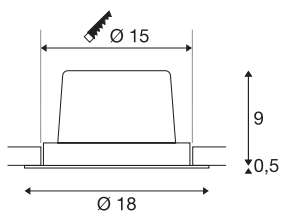

## NEW TRIA 1 SET re-cessed fitting

single-headed LED, 3000K, round, brushed aluminium, 30°, 29W, incl. driver, clip springs

The simplicity and effectiveness of the NEW TRIA 1 SET is captivating. It is available in black, white, or brushed aluminium, in round or square form as well as single-headed or as multi-lamp. Equipped with a powerful, warm white premium COB LED in a tiltable mount, as well as LED driver included in the scope of supply, the set can be used in any lighting situation. The electrical connection is made directly to the 230V mains supply.

## TECHNICAL DATA

Item no.:	114276
Lamps included	0
Primary nominal voltage	100-240V ~50/60Hz mA/V
Secondary power / secondary voltage	700 mA/V
Vertical tilting range	20 °
Horizontal rotation range	360 °
Height	9.5 cm
Diameter	18.0 cm
Installation diameter	15.0 cm
Installation depth	10.0 cm
Net weight	0.935 kg
Gross weight	1.094 kg
IP Code	IP 20
Safety class	I
Assembly	Recessed
Assembly details	Ceiling
Dimming technology	1-10V
Wattage	29 W
Lumen	2500 lm
Colour temperature	3000 Kelvin
Beam angle	30 °
Color	aluminium