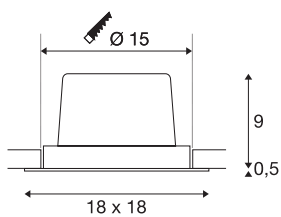

NEW TRIA 1 SET re-cessed fitting

LED, 2700K, square, black, 30°, 29W, incl. driver, clip springs

The simplicity and effectiveness of the NEW TRIA 1 SET is captivating. It is available in black, white, or brushed aluminium, in round or square form as well as single-headed or as multi-lamp. Equipped with a powerful, warm white premium COB LED in a tiltable mount, as well as LED driver included in the scope of supply, the set can be used in any lighting situation. The electrical connection is made directly to the 230V mains supply.

TECHNICAL DATA

Item no.:	114280
Lamps included	0
Primary nominal voltage	100-240V ~50/60Hz mA/V
Secondary power / secondary voltage	700 mA/V
Vertical tilting range	20 °
Horizontal rotation range	360 °
Length	18.0 cm
Width	18.0 cm
Height	9.5 cm
Installation diameter	15.0 cm
Installation depth	10.0 cm
Net weight	0.998 kg
Gross weight	1.157 kg
IP Code	IP 20
Safety class	I
Assembly	Recessed
Assembly details	Ceiling
Dimming technology	1-10V
Wattage	29 W
Lumen	2210 lm
Colour temperature	2700 Kelvin
Beam angle	30 °

Color	black
CRI	>80
Binning	3
LXXBXX data	70/50
Service life	30000 h
BIG WHITE Page	433

Notes
