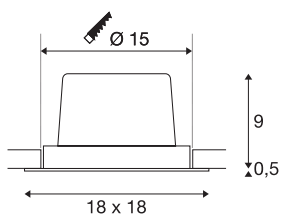

## TECHNICAL DATA

|                                     |                        |
|-------------------------------------|------------------------|
| Item no.:                           | 114281                 |
| Lamps included                      | 0                      |
| Primary nominal voltage             | 100-240V ~50/60Hz mA/V |
| Secondary power / secondary voltage | 700 mA/V               |
| Vertical tilting range              | 20 °                   |
| Horizontal rotation range           | 360 °                  |
| Length                              | 18.0 cm                |
| Width                               | 18.0 cm                |
| Height                              | 9.5 cm                 |
| Installation diameter               | 15.0 cm                |
| Installation depth                  | 10.0 cm                |
| Net weight                          | 1.005 kg               |
| Gross weight                        | 1.164 kg               |
| IP Code                             | IP 20                  |
| Safety class                        | I                      |
| Assembly                            | Recessed               |
| Assembly details                    | Ceiling                |
| Dimming technology                  | 1-10V                  |
| Wattage                             | 29 W                   |
| Lumen                               | 2275 lm                |
| Colour temperature                  | 2700 Kelvin            |
| Beam angle                          | 30 °                   |