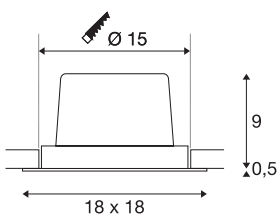

NEW TRIA 1 SET re-cessed fitting

single-headed LED, 2700K, square, brushed aluminium, 30°, 29W, incl. driver, clip springs

The simplicity and effectiveness of the NEW TRIA 1 SET is captivating. It is available in black, white, or brushed aluminium, in round or square form as well as single-headed or as multi-lamp. Equipped with a powerful, warm white premium COB LED in a tiltable mount, as well as LED driver included in the scope of supply, the set can be used in any lighting situation. The electrical connection is made directly to the 230V mains supply.

TECHNICAL DATA

Item no.:	114286
Lamps included	0
Primary nominal voltage	100-240V ~50/60Hz mA/V
Secondary power / secondary voltage	700 mA/V
Vertical tilting range	20 °
Horizontal rotation range	360 °
Length	18.0 cm
Width	18.0 cm
Height	9.5 cm
Installation diameter	15.0 cm
Installation depth	10.0 cm
Net weight	0.987 kg
Gross weight	1.149 kg
IP Code	IP 20
Safety class	I
Assembly	Recessed
Assembly details	Ceiling
Dimming technology	1-10V
Wattage	29 W
Lumen	2275 lm
Colour temperature	2700 Kelvin
Beam angle	30 °

Color	aluminium
CRI	>80
Binning	3
LXXBXX data	70/50
Service life	30000 h

Notes
