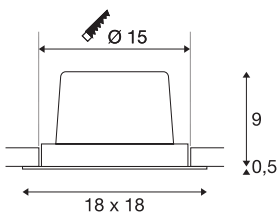

## NEW TRIA 1 SET re- cessed fitting

LED, 3000K, square, black, 30°, 29W, incl. driver, clip springs

The simplicity and effectiveness of the NEW TRIA 1 SET is captivating. It is available in black, white, or brushed aluminium, in round or square form as well as single-headed or as multi-lamp. Equipped with a powerful, warm white premium COB LED in a tiltable mount, as well as LED driver included in the scope of supply, the set can be used in any lighting situation. The electrical connection is made directly to the 230V mains supply.

## TECHNICAL DATA

Item no.:	114290
Lamps included	0
Primary nominal voltage	100-240V ~50/60Hz mA/V
Secondary power / secondary voltage	700 mA/V
Vertical tilting range	20 °
Horizontal rotation range	360 °
Length	18.0 cm
Width	18.0 cm
Height	9.5 cm
Installation diameter	15.0 cm
Installation depth	10.0 cm
Net weight	0.995 kg
Gross weight	1.152 kg
IP Code	IP 20
Safety class	I
Assembly	Recessed
Assembly details	Ceiling
Dimming technology	1-10V
Wattage	29 W
Lumen	2425 lm
Colour temperature	3000 Kelvin
Beam angle	30 °

Color	black
CRI	>80
Binning	3
LXXBXX data	70/50
Service life	30000 h
BIG WHITE Page	433

**Notes**

---

---

---

---

---