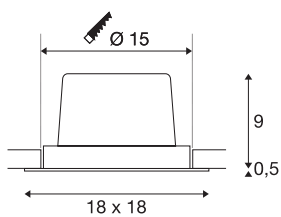

NEW TRIA 1 SET re-cessed fitting

single-headed LED, 3000K, square, white, 30°, 29W, incl. driver, clip springs

The simplicity and effectiveness of the NEW TRIA 1 SET is captivating. It is available in black, white, or brushed aluminium, in round or square form as well as single-headed or as multi-lamp. Equipped with a powerful, warm white premium COB LED in a tiltable mount, as well as LED driver included in the scope of supply, the set can be used in any lighting situation. The electrical connection is made directly to the 230V mains supply.

TECHNICAL DATA

Item no.:	114291
Lamps included	0
Primary nominal voltage	100-240V ~50/60Hz mA/V
Secondary power / secondary voltage	700 mA/V
Vertical tilting range	20 °
Horizontal rotation range	360 °
Length	18.0 cm
Width	18.0 cm
Height	9.5 cm
Installation diameter	15.0 cm
Installation depth	10.0 cm
Net weight	0.954 kg
Gross weight	1.106 kg
IP Code	IP 20
Safety class	I
Assembly	Recessed
Assembly details	Ceiling
Dimming technology	1-10V
Wattage	29 W
Lumen	2500 lm
Colour temperature	3000 Kelvin
Beam angle	30 °

Color	white
CRI	>80
Binning	3
LXXBXX data	70/50
Service life	30000 h
BIG WHITE Page	433

Notes
