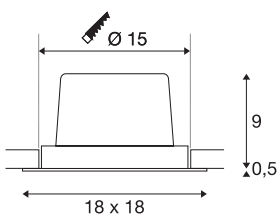

NEW TRIA 1 SET re-cessed fitting

single-headed LED, 3000K, square, brushed aluminium, 30°, 29W, incl. driver, clip springs

The simplicity and effectiveness of the NEW TRIA 1 SET is captivating. It is available in black, white, or brushed aluminium, in round or square form as well as single-headed or as multi-lamp. Equipped with a powerful, warm white premium COB LED in a tiltable mount, as well as LED driver included in the scope of supply, the set can be used in any lighting situation. The electrical connection is made directly to the 230V mains supply.

TECHNICAL DATA

Item no.:	114296
Lamps included	0
Primary nominal voltage	100-240V ~50/60Hz mA/V
Secondary power / secondary voltage	700 mA/V
Vertical tilting range	20 °
Horizontal rotation range	360 °
Length	18.0 cm
Width	18.0 cm
Height	9.5 cm
Installation diameter	15.0 cm
Installation depth	10.0 cm
Net weight	0.985 kg
Gross weight	1.144 kg
IP Code	IP 20
Safety class	I
Assembly	Recessed
Assembly details	Ceiling
Dimming technology	1-10V
Wattage	29 W
Lumen	2500 lm
Colour temperature	3000 Kelvin
Beam angle	30 °

Color	aluminium
CRI	>80
Binning	3
LXXBXX data	70/50
Service life	30000 h

Notes
