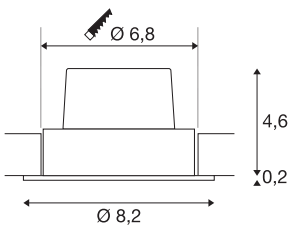

## NEW TRIA 68

recessed fitting, LED, 3000K, round, brushed aluminium, 38°, 12W, incl. driver, clip springs

The simplicity and effectiveness of the innovative NEW TRIA 68 recessed fitting is captivating. It is available in matt black, matt white or brushed aluminium, in round or square form as well as single-headed or as multi-lamp. Equipped with a powerful, warm white premium COB LED in a tiltable mount, as well as LED driver included in the scope of supply, the set can be used in any lighting situation. The electrical connection is made directly to the 230V mains supply.

## TECHNICAL DATA

Item no.:	114386
Primary nominal voltage	220-240V ~50/60Hz mA/V
Secondary power / secondary voltage	500 mA/V
Vertical tilting range	20 °
Height	4.5 cm
Diameter	8.2 cm
Installation diameter	6.8 cm
Installation depth	5.0 cm
Net weight	0.275 kg
Gross weight	0.337 kg
IP Code	IP 20
Safety class	II
Assembly	Recessed
Assembly details	Ceiling
Dimming technology	Leading edge, trailing edge
Wattage	11 W
Lumen	890 lm
Colour temperature	3000 Kelvin
Beam angle	38 °
Color	aluminium
CRI	>80
Binning	3

LXXBXX data	70/50
Service life	40000 h
BIG WHITE Page	428

**Notes**

---

---

---

---

---